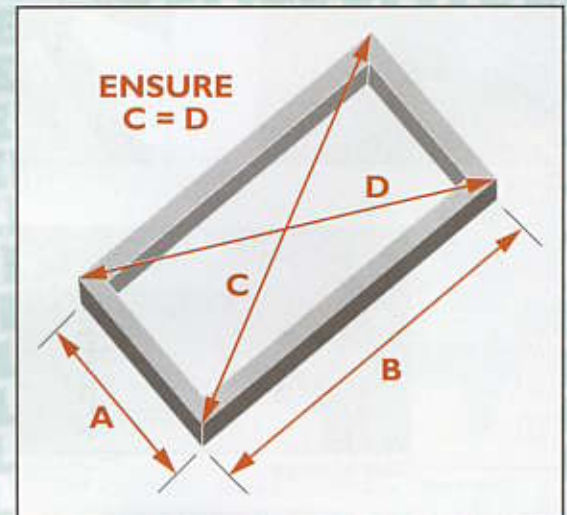

Brick Base dimensions

for free-standing greenhouses

Exact base dimensions for Elite range (where required).

The following are external dimensions:

Nominal Size (ft)	Model	A mm	B mm	C mm
4 x 6	CRAFTSMAN & HIGH EAVE	1912	1328	2328
6 x 6	CRAFTSMAN & HIGH EAVE	1912	1946	2728
8 x 6	CRAFTSMAN & HIGH EAVE	1912	2564	3198
10 x 6	CRAFTSMAN & HIGH EAVE	1912	3182	3712
12 x 6	CRAFTSMAN & HIGH EAVE	1912	3800	4253
14 x 6	CRAFTSMAN & HIGH EAVE	1912	4418	4814
16 x 6	CRAFTSMAN & HIGH EAVE	1912	5036	5387
18 x 6	CRAFTSMAN & HIGH EAVE	1912	5654	5968
20 x 6	CRAFTSMAN & HIGH EAVE	1912	6272	6557
6 x 8	BELMONT	2570	1950	3226
8 x 8	BELMONT	2570	2568	3633
10 x 8	BELMONT	2570	3186	4093
12 x 8	BELMONT	2570	3804	4590
14 x 8	BELMONT	2570	4422	5114
16 x 8	BELMONT	2570	5040	5657
18 x 8	BELMONT	2570	5658	6214
20 x 8	BELMONT	2570	6276	6782
10 x 10	SUPREME	3195	3194	4517
12 x 10	SUPREME	3195	3812	4974
14 x 10	SUPREME	3195	4430	5462
16 x 10	SUPREME	3195	5048	5974
18 x 10	SUPREME	3195	5666	6505
20 x 10	SUPREME	3195	6284	7050
10 x 12	CLASSIQUÉ	3804	3194	4967
12 x 12	CLASSIQUÉ	3804	3812	5385
14 x 12	CLASSIQUÉ	3804	4430	5839
16 x 12	CLASSIQUÉ	3804	5048	6320
18 x 12	CLASSIQUÉ	3804	5666	6284
20 x 12	CLASSIQUÉ	3804	6284	7346

PLEASE CONTACT YOUR SUPPLIER FOR A BASE PLAN FOR ANY SIZE OR ANY MODIFICATIONS (Drop Door, Dwarf Wall, Partition, etc.) NOT LISTED ON THIS PAGE.

Overlapping cills demonstrate need for accuracy when building brick bases